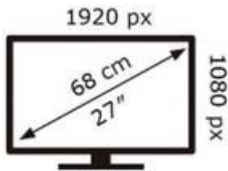

SAMSUNG

S27BM500EU

26 kWh/1000h

ABCDEF **G**

33 kWh/1000h

2019/2013